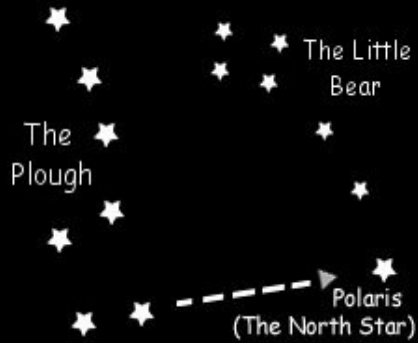

The Plough

Photo by Jeremy Stanley

Orion

Photo by Lone Primate

Find Out About...

Find out some information about 2 of the following

- Planets
- Comets
- the Northern Lights
- The Sun
- Eclipses
- Meteorites
- Black holes
- The Moon
- Light years
- Space exploration

Navigation by the Stars

If you want to use the North Star to navigate, the first thing you have to do is find it: First, find The Plough. Then using the two stars at the end of the spoon to make a straight line, follow the line until you come to a bright star. That is Polaris, the North Star. The North Star is also the last star on the handle of the little bear.